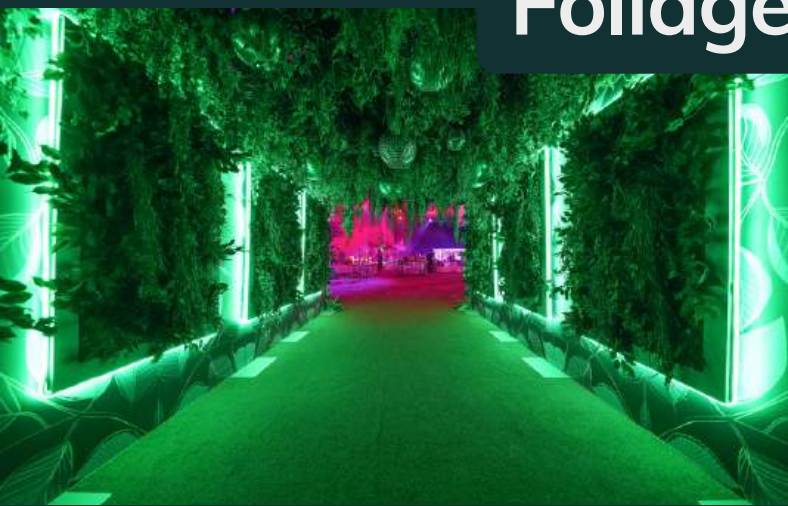

Foliage & Floral Guide

event trees

About Event Trees

Transform any event with Event Trees. From lifelike tree and floral installations to LED showstoppers, we specialise in creating immersive, on-brand experiences for corporate gatherings, galas, exhibitions, and more. Proudly British-made and fire-retardant, our premium-quality pieces are fully customisable to suit any vision—whether you're aiming for a Bridgerton-inspired theme or a modern statement piece. Let our expert team handle everything from concept to installation, ensuring a stress-free and stunning transformation every time.

Tree Hire

Themed Events

Foliage & Floral Arches

Table Centres

Foliage & Floral Tunnels

Photo Opportunities

Foliage Dressing

Partner with Event Trees

Whether you're planning a dynamic brand activation or a stunning venue transformation, Event Trees offers decor that's fully customisable to your unique vision.

Our expertise in event theming ensures every detail aligns perfectly with your branding or theme, creating immersive experiences that captivate. From awards galas to bold product launches, our lifelike trees, florals, and statement pieces transform every occasion into an unforgettable experience.