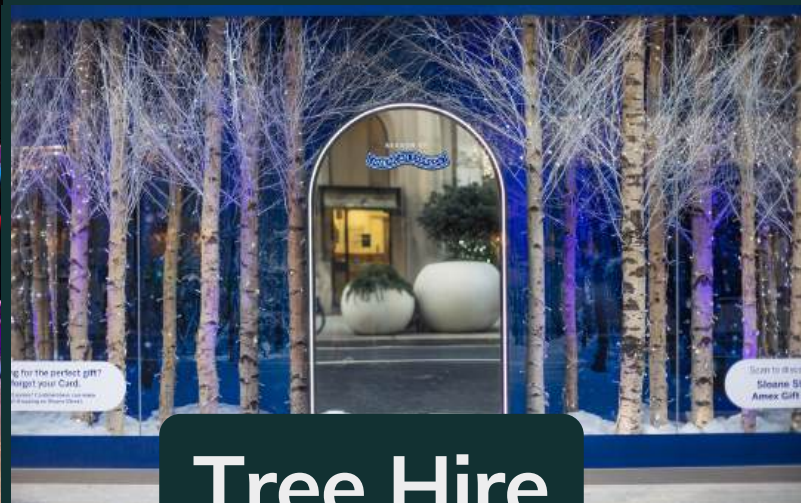

Foliage & Floral Guide

event trees

About Event Trees

Transform any event with Event Trees. From lifelike tree and floral installations to LED showstoppers, we specialise in creating immersive, on-brand experiences for corporate gatherings, galas, exhibitions, and more. Proudly British-made and fire-retardant, our premium-quality pieces are fully customisable to suit any vision—whether you're aiming for a Bridgerton-inspired theme or a modern statement piece. Let our expert team handle everything from concept to installation, ensuring a stress-free and stunning transformation every time.